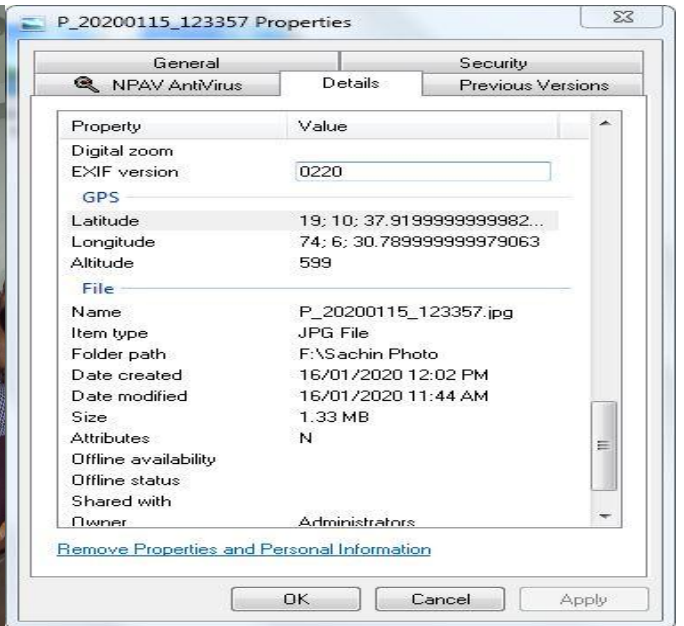

Hall No. 16(Main Building)

Hall No. 17(Main Building)