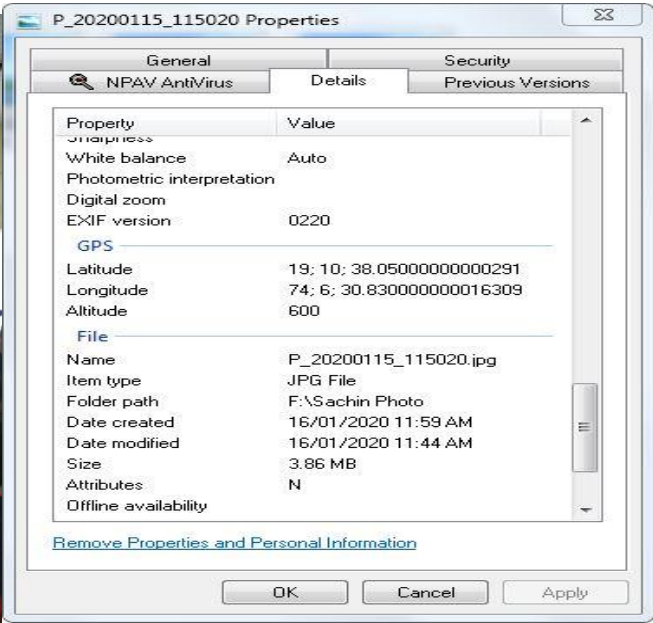

Hall No. 17(Main Building)

Hall No. 18 – Seminar Hall (Main Building)