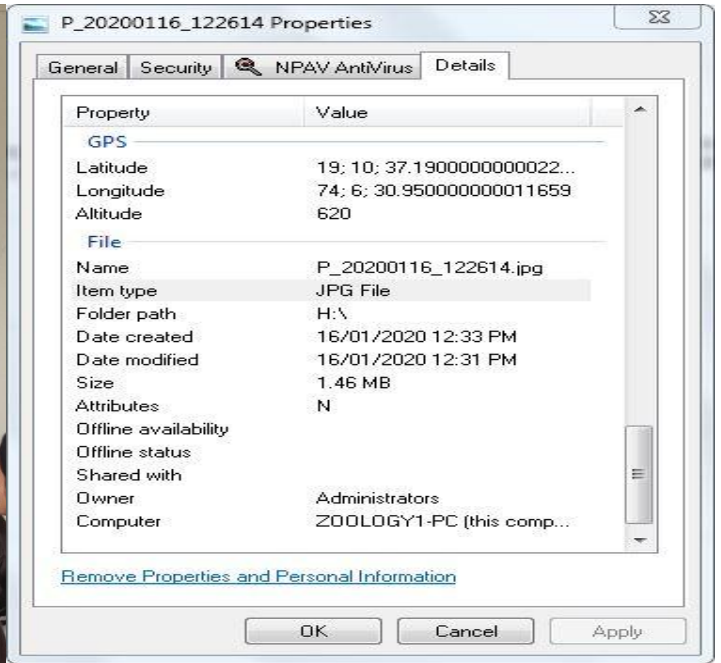

Geo Tagged Photograph of ICT Enabled Hall

Hall No. 16(Main Building)