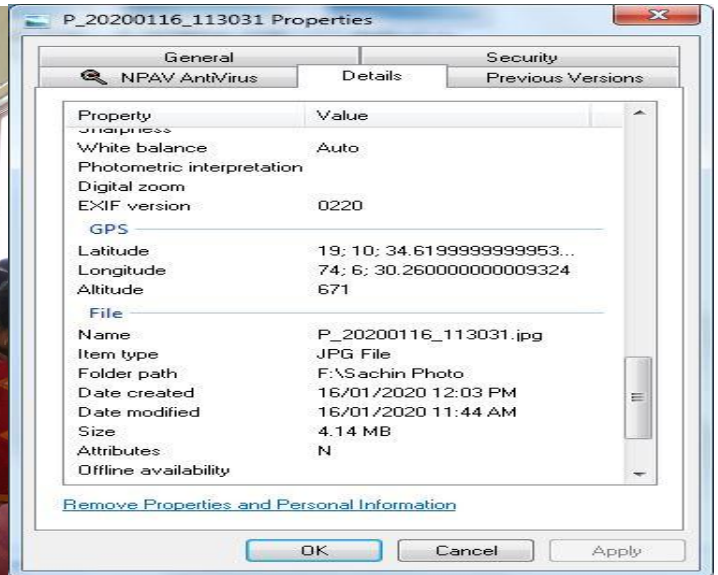

Geo Tagged Photograph of ICT Enabled Hall

Hall No. 16(Main Building)

Hall No. 17(Main Building)

Hall No. 18 – Seminar Hall (Main Building)

Hall No. 43 – E-Wing