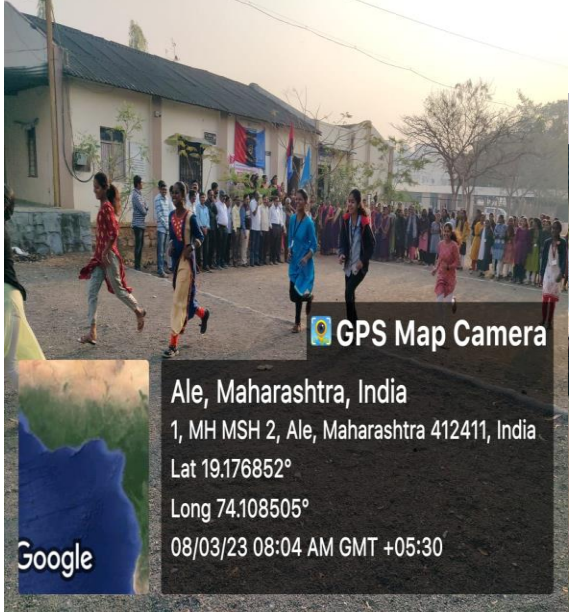

GPS Map Camera

Ale, Maharashtra, India  
1, MH MSH 2, Ale, Maharashtra 412411, India  
Lat 19.176852°  
Long 74.108505°  
08/03/23 09:31 AM GMT +05:30

Google

GPS Map Camera

Ale, Maharashtra, India  
1, MH MSH 2, Ale, Maharashtra 412411, India  
Lat 19.176852°  
Long 74.108505°  
08/03/23 08:01 AM GMT +05:30

Google

GPS Map Camera

Ale, Maharashtra, India  
1, MH MSH 2, Ale, Maharashtra 412411, India  
Lat 19.176852°  
Long 74.108505°  
08/03/23 08:04 AM GMT +05:30

Google

GPS Map Camera

Ale, Maharashtra, India  
1, MH MSH 2, Ale, Maharashtra 412411, India  
Lat 19.176852°  
Long 74.108505°  
08/03/23 08:01 AM GMT +05:30