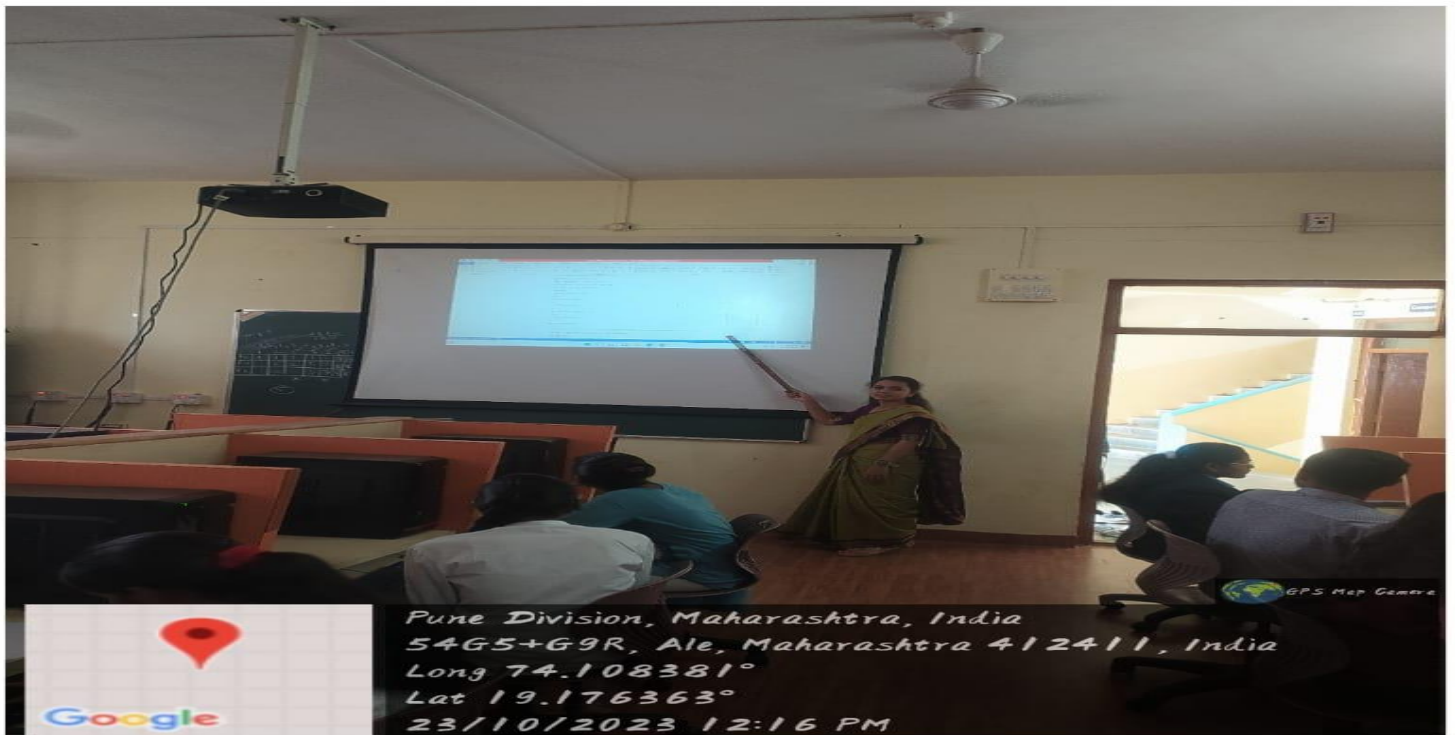

Hall No. 43 – E-Wing