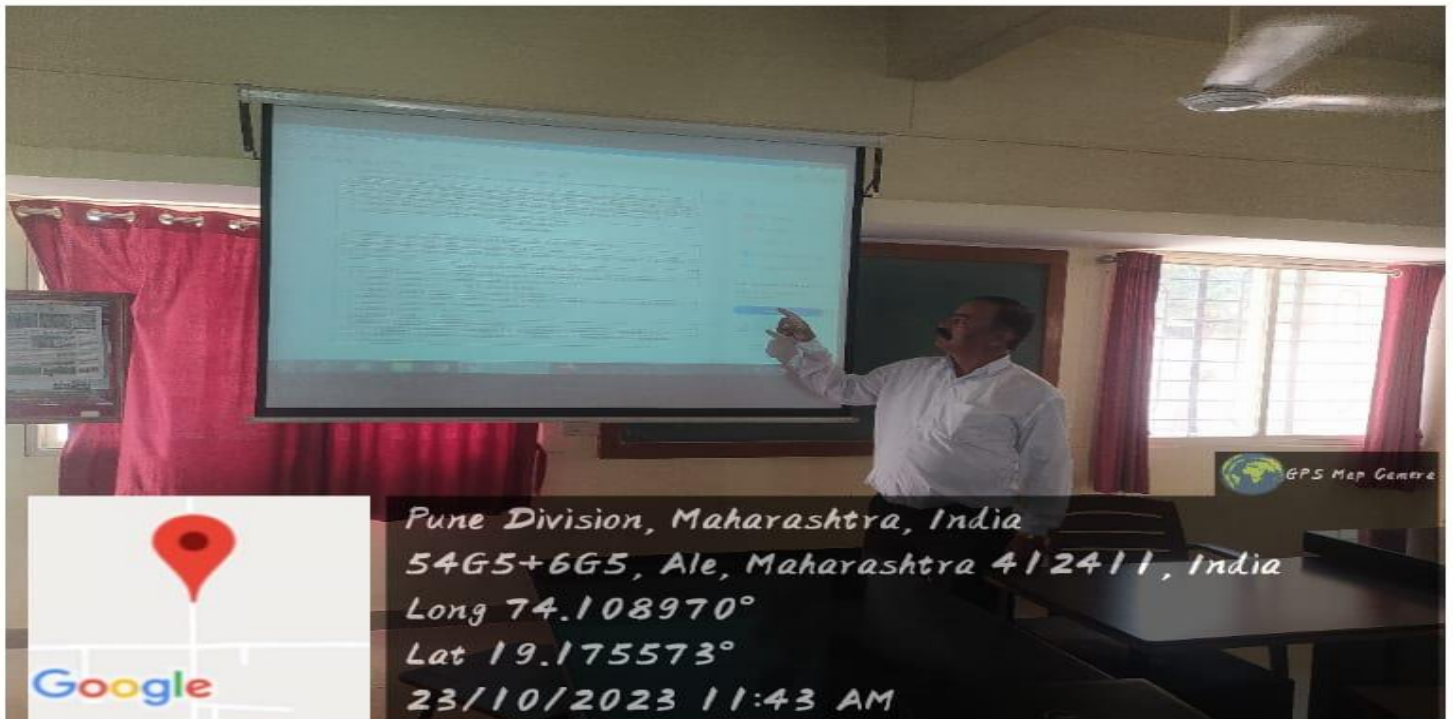

Hall No. 17(Main Building)