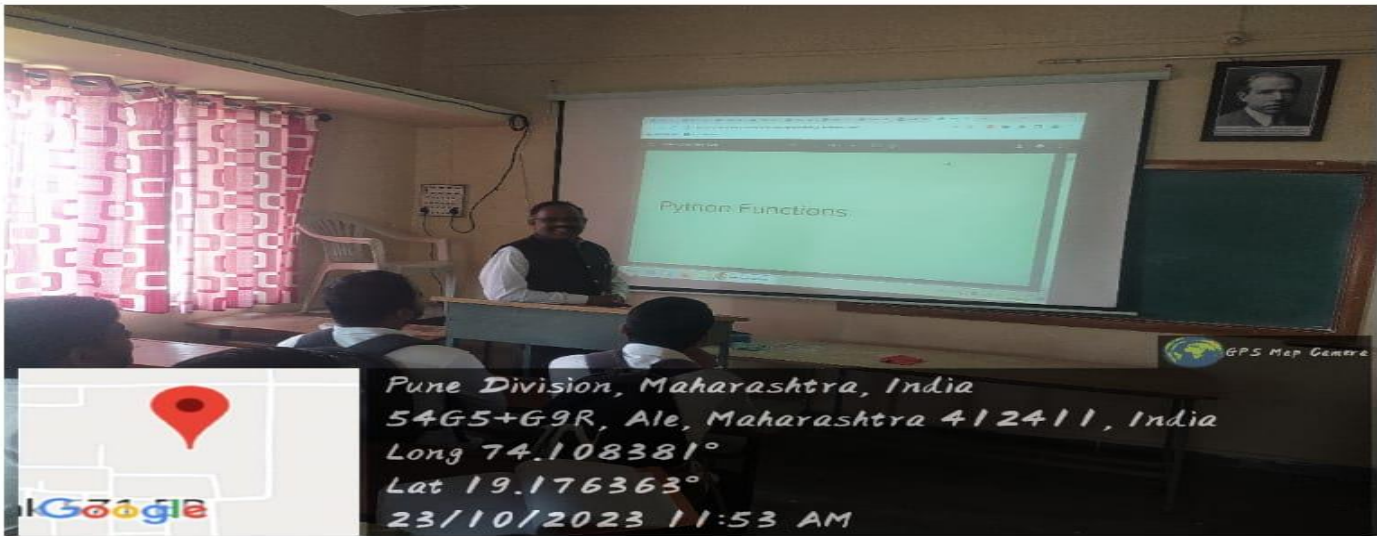

Geo Tagged Photograph of ICT Enabled Hall

Hall No. 16(Main Building)