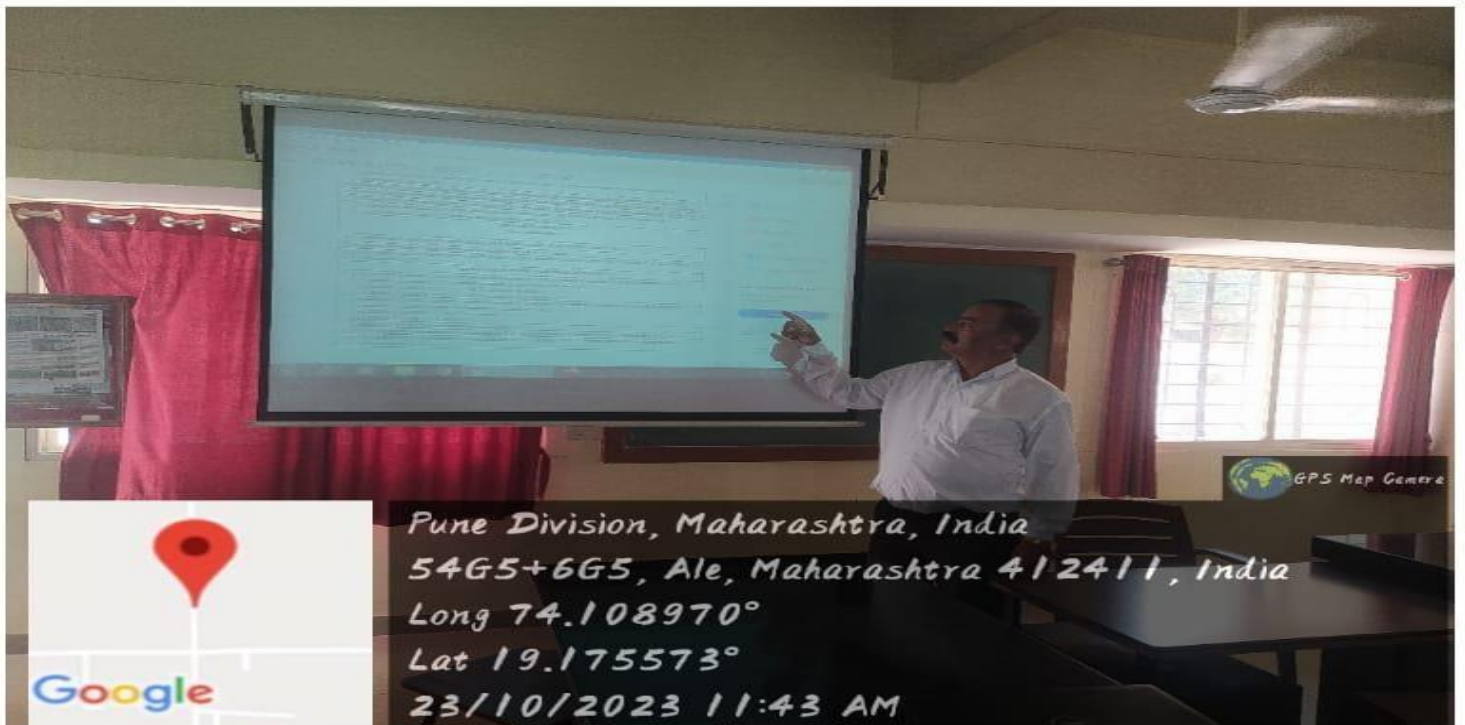

Hall No. 17(Main Building)