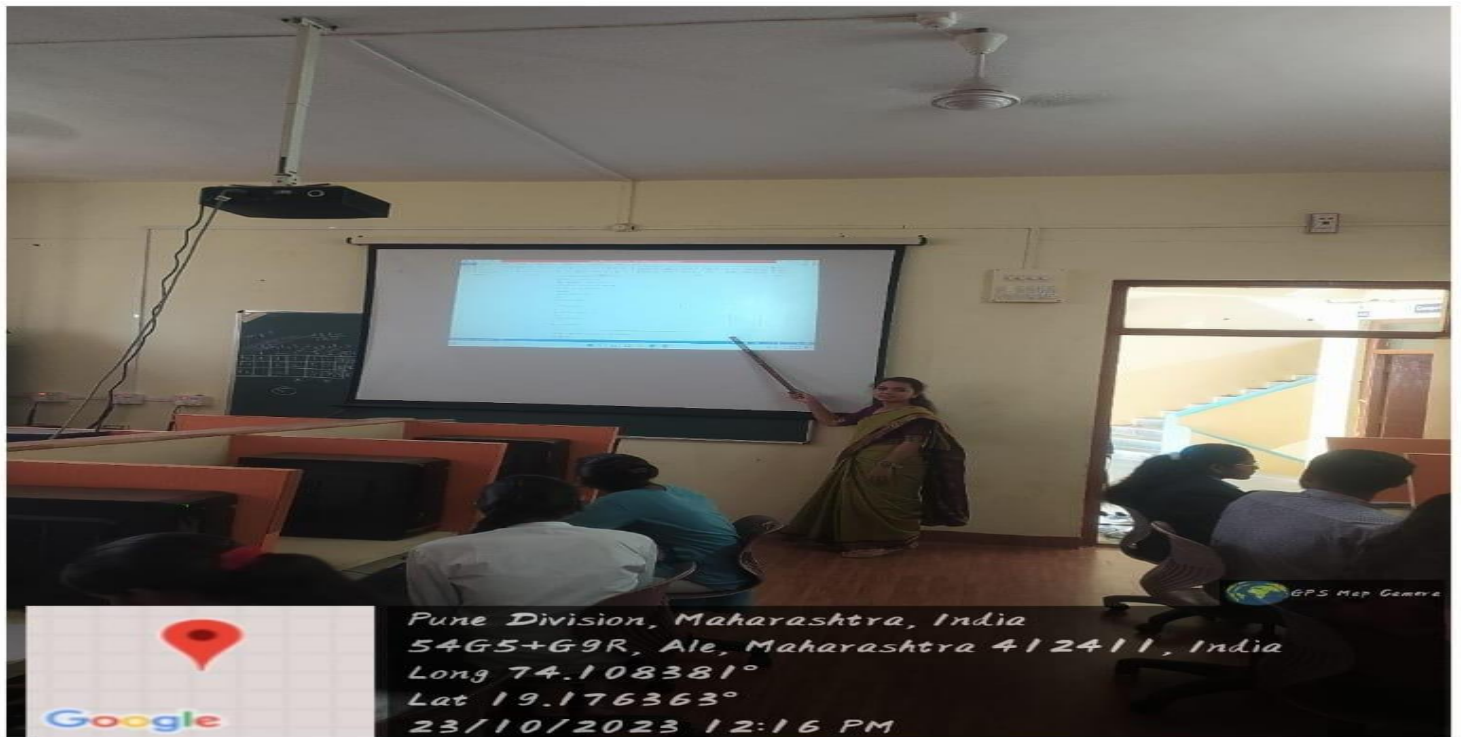

Hall No. 43 – E-Wing